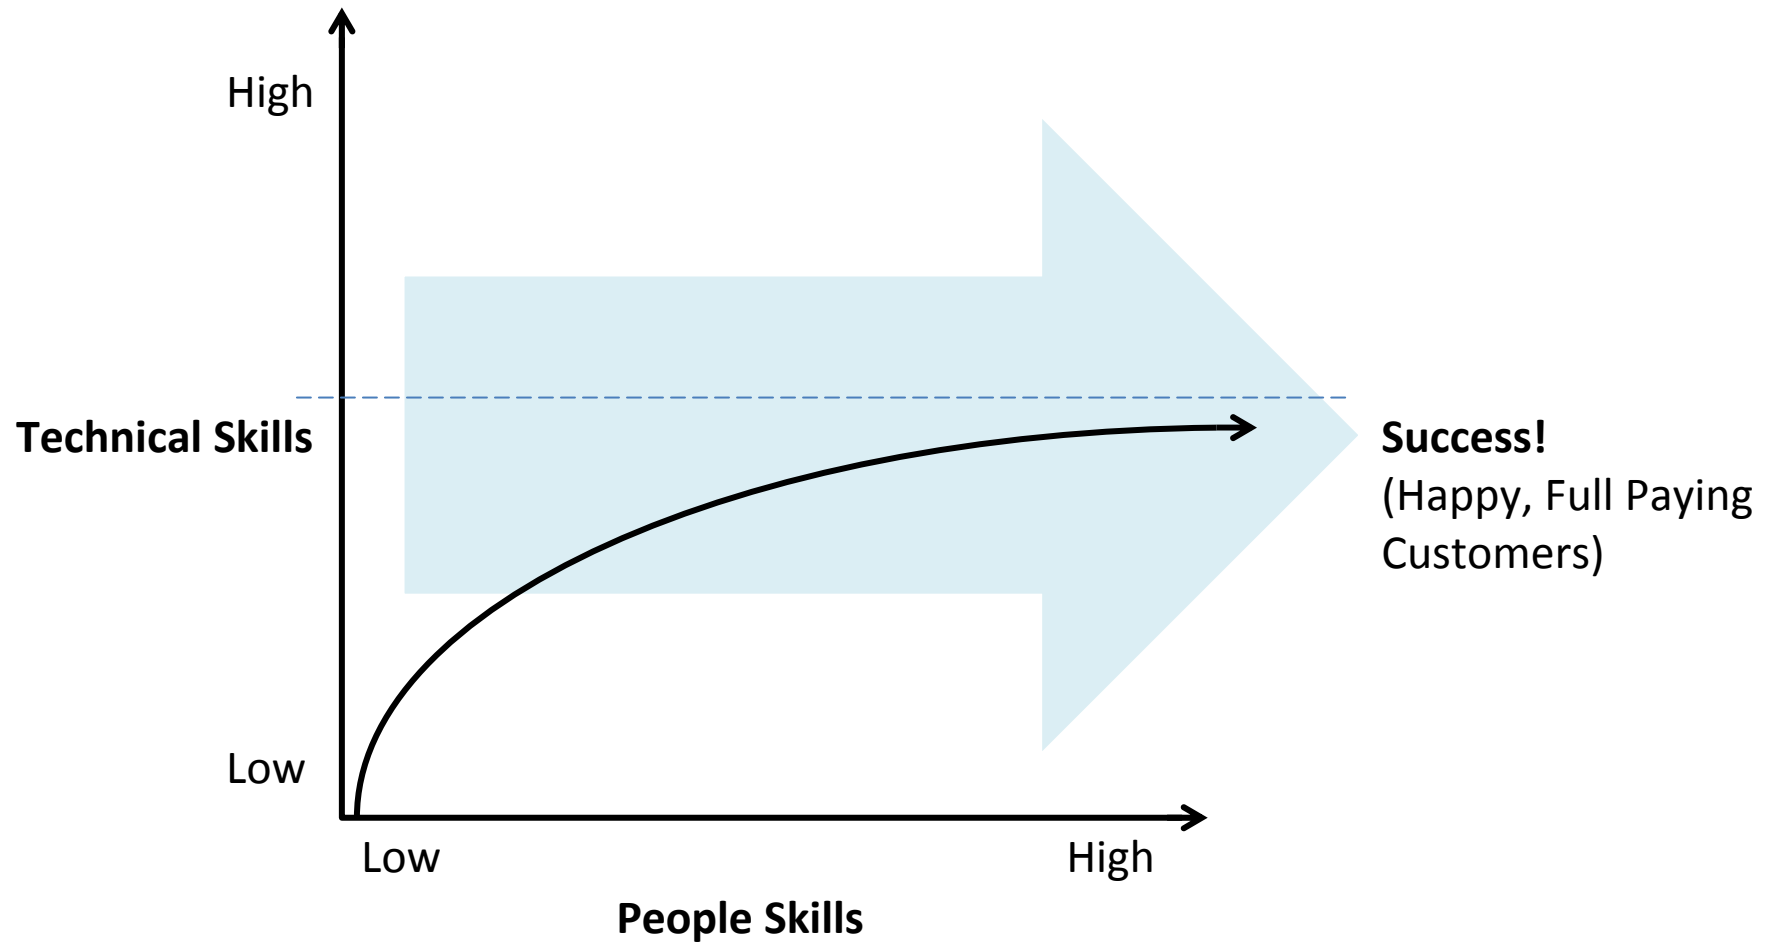

Project Manager Success Curve

Based on anecdotal evidence from executing 300+ I.T. projects per year (\$10k to \$10m)
